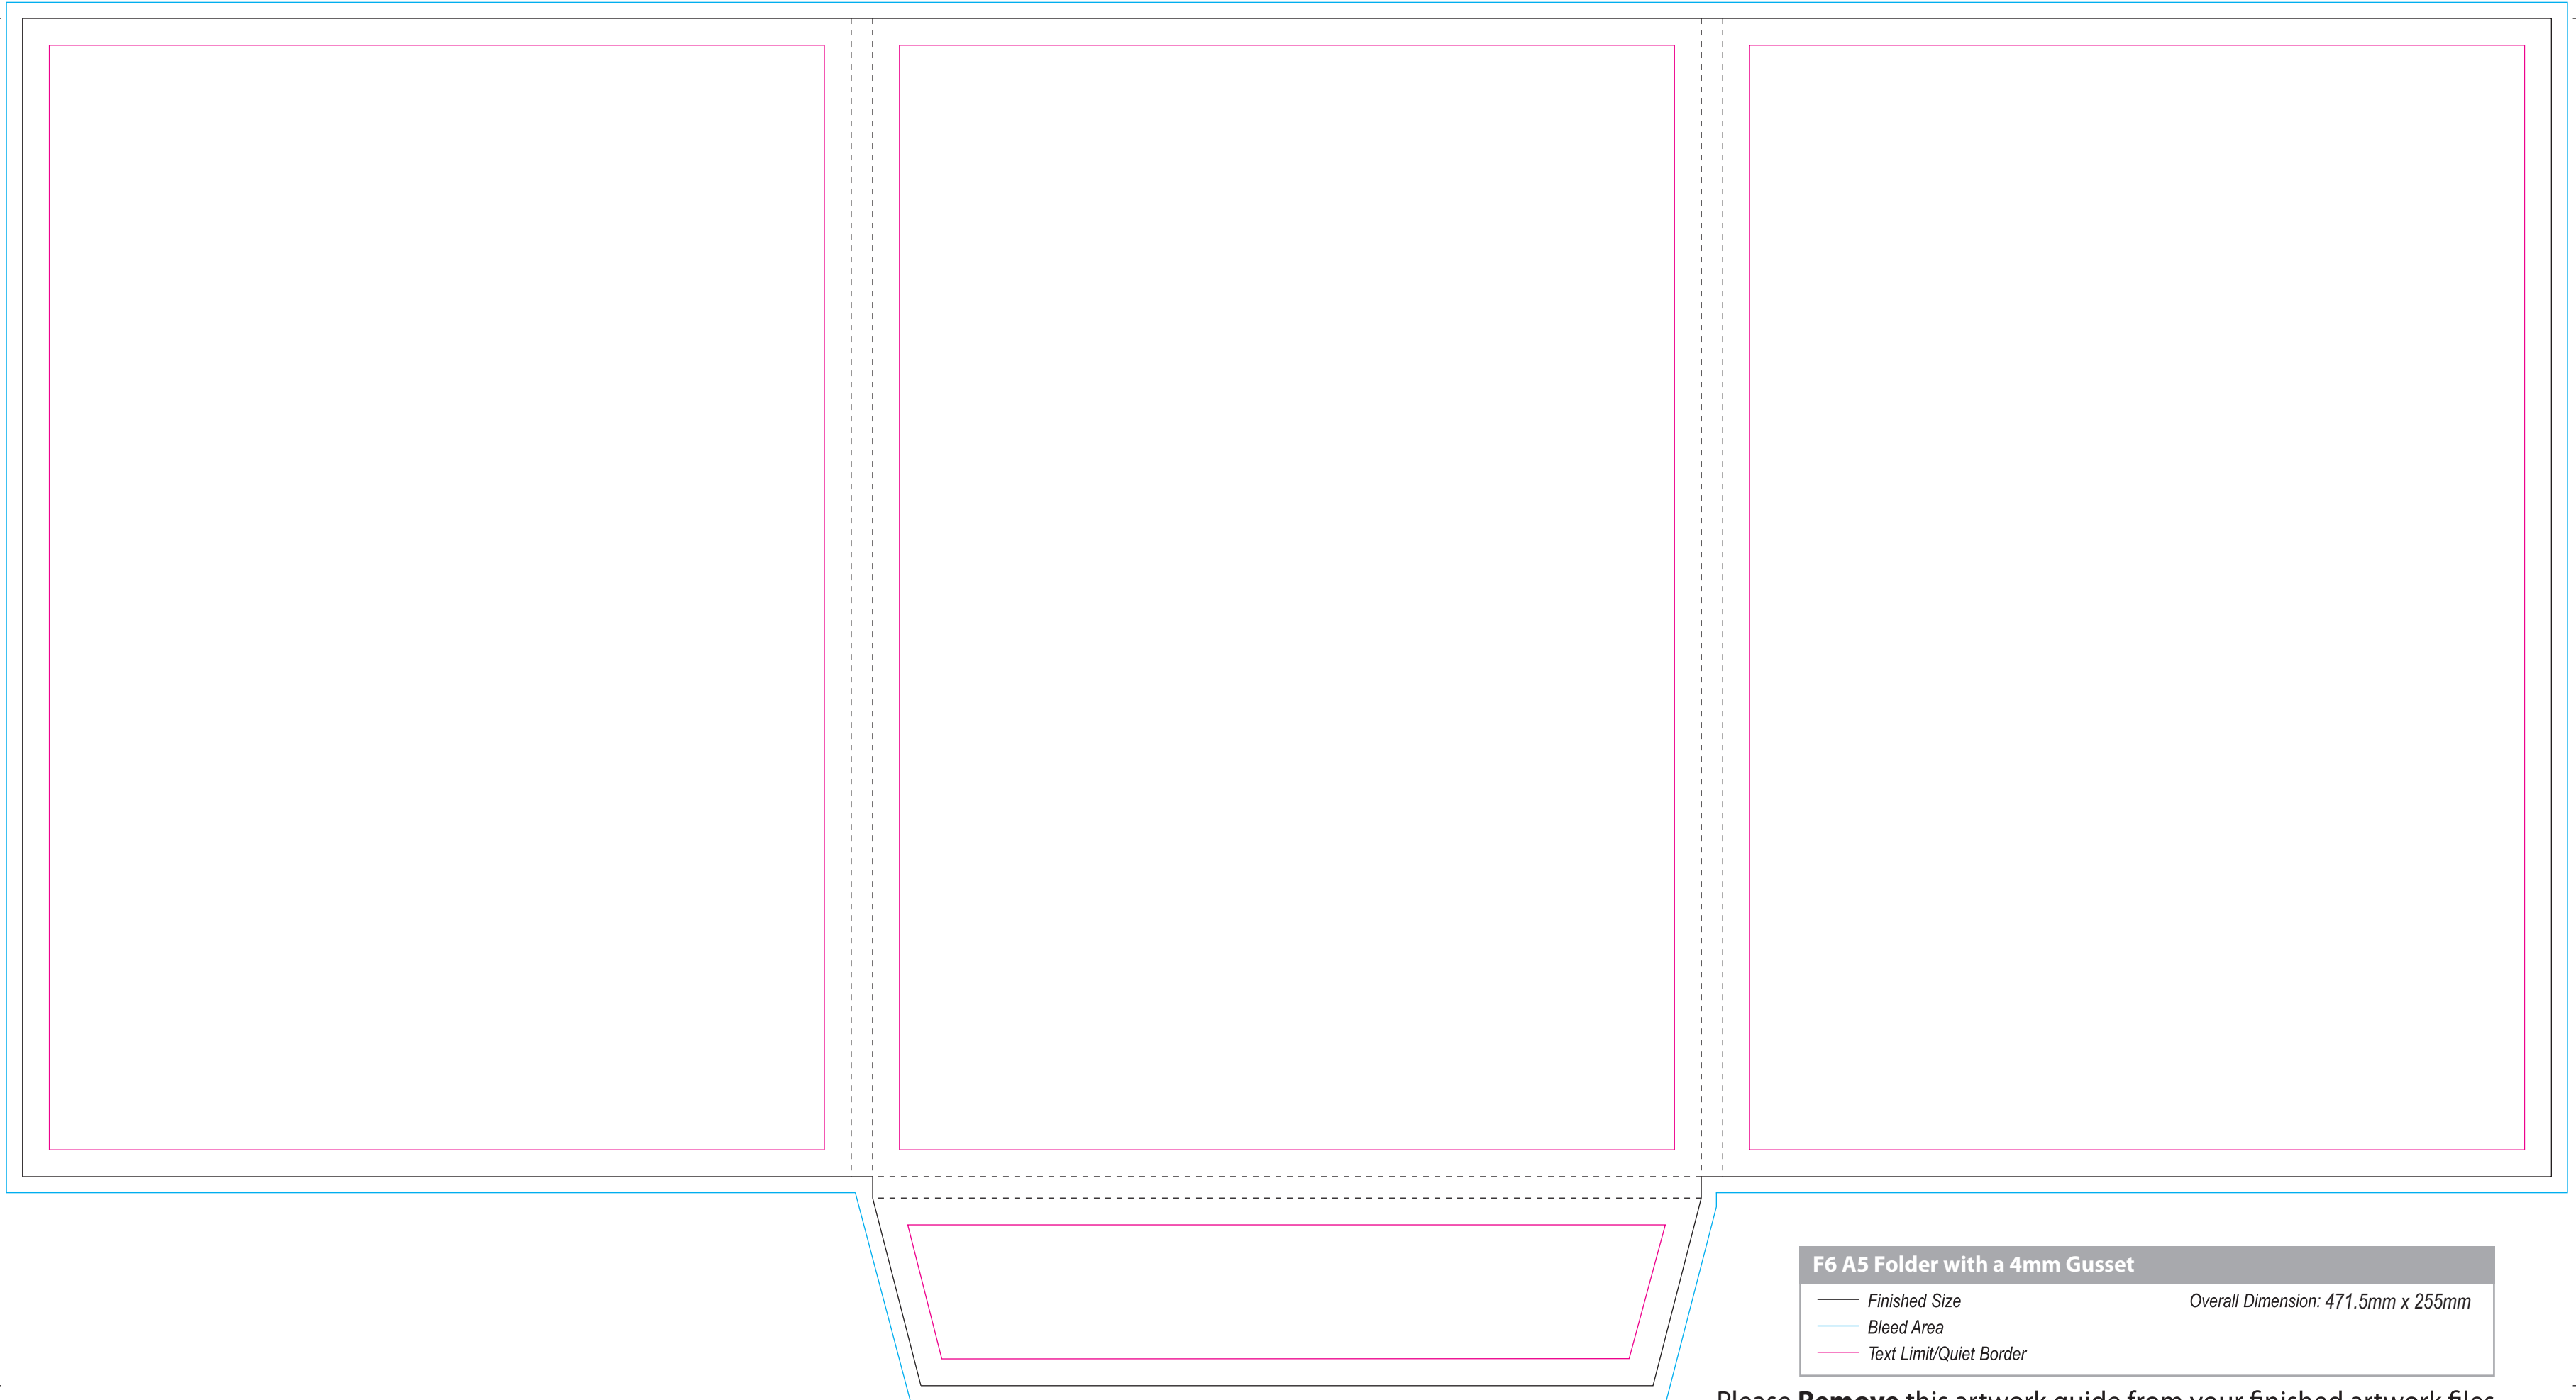

**Inside**

**Back**

**Front**

**F6 A5 Folder with a 4mm Gusset**

— Finished Size

— Bleed Area

— Text Limit/Quiet Border

Overall Dimension: 471.5mm x 255mm

Please **Remove** this artwork guide from your finished artwork files