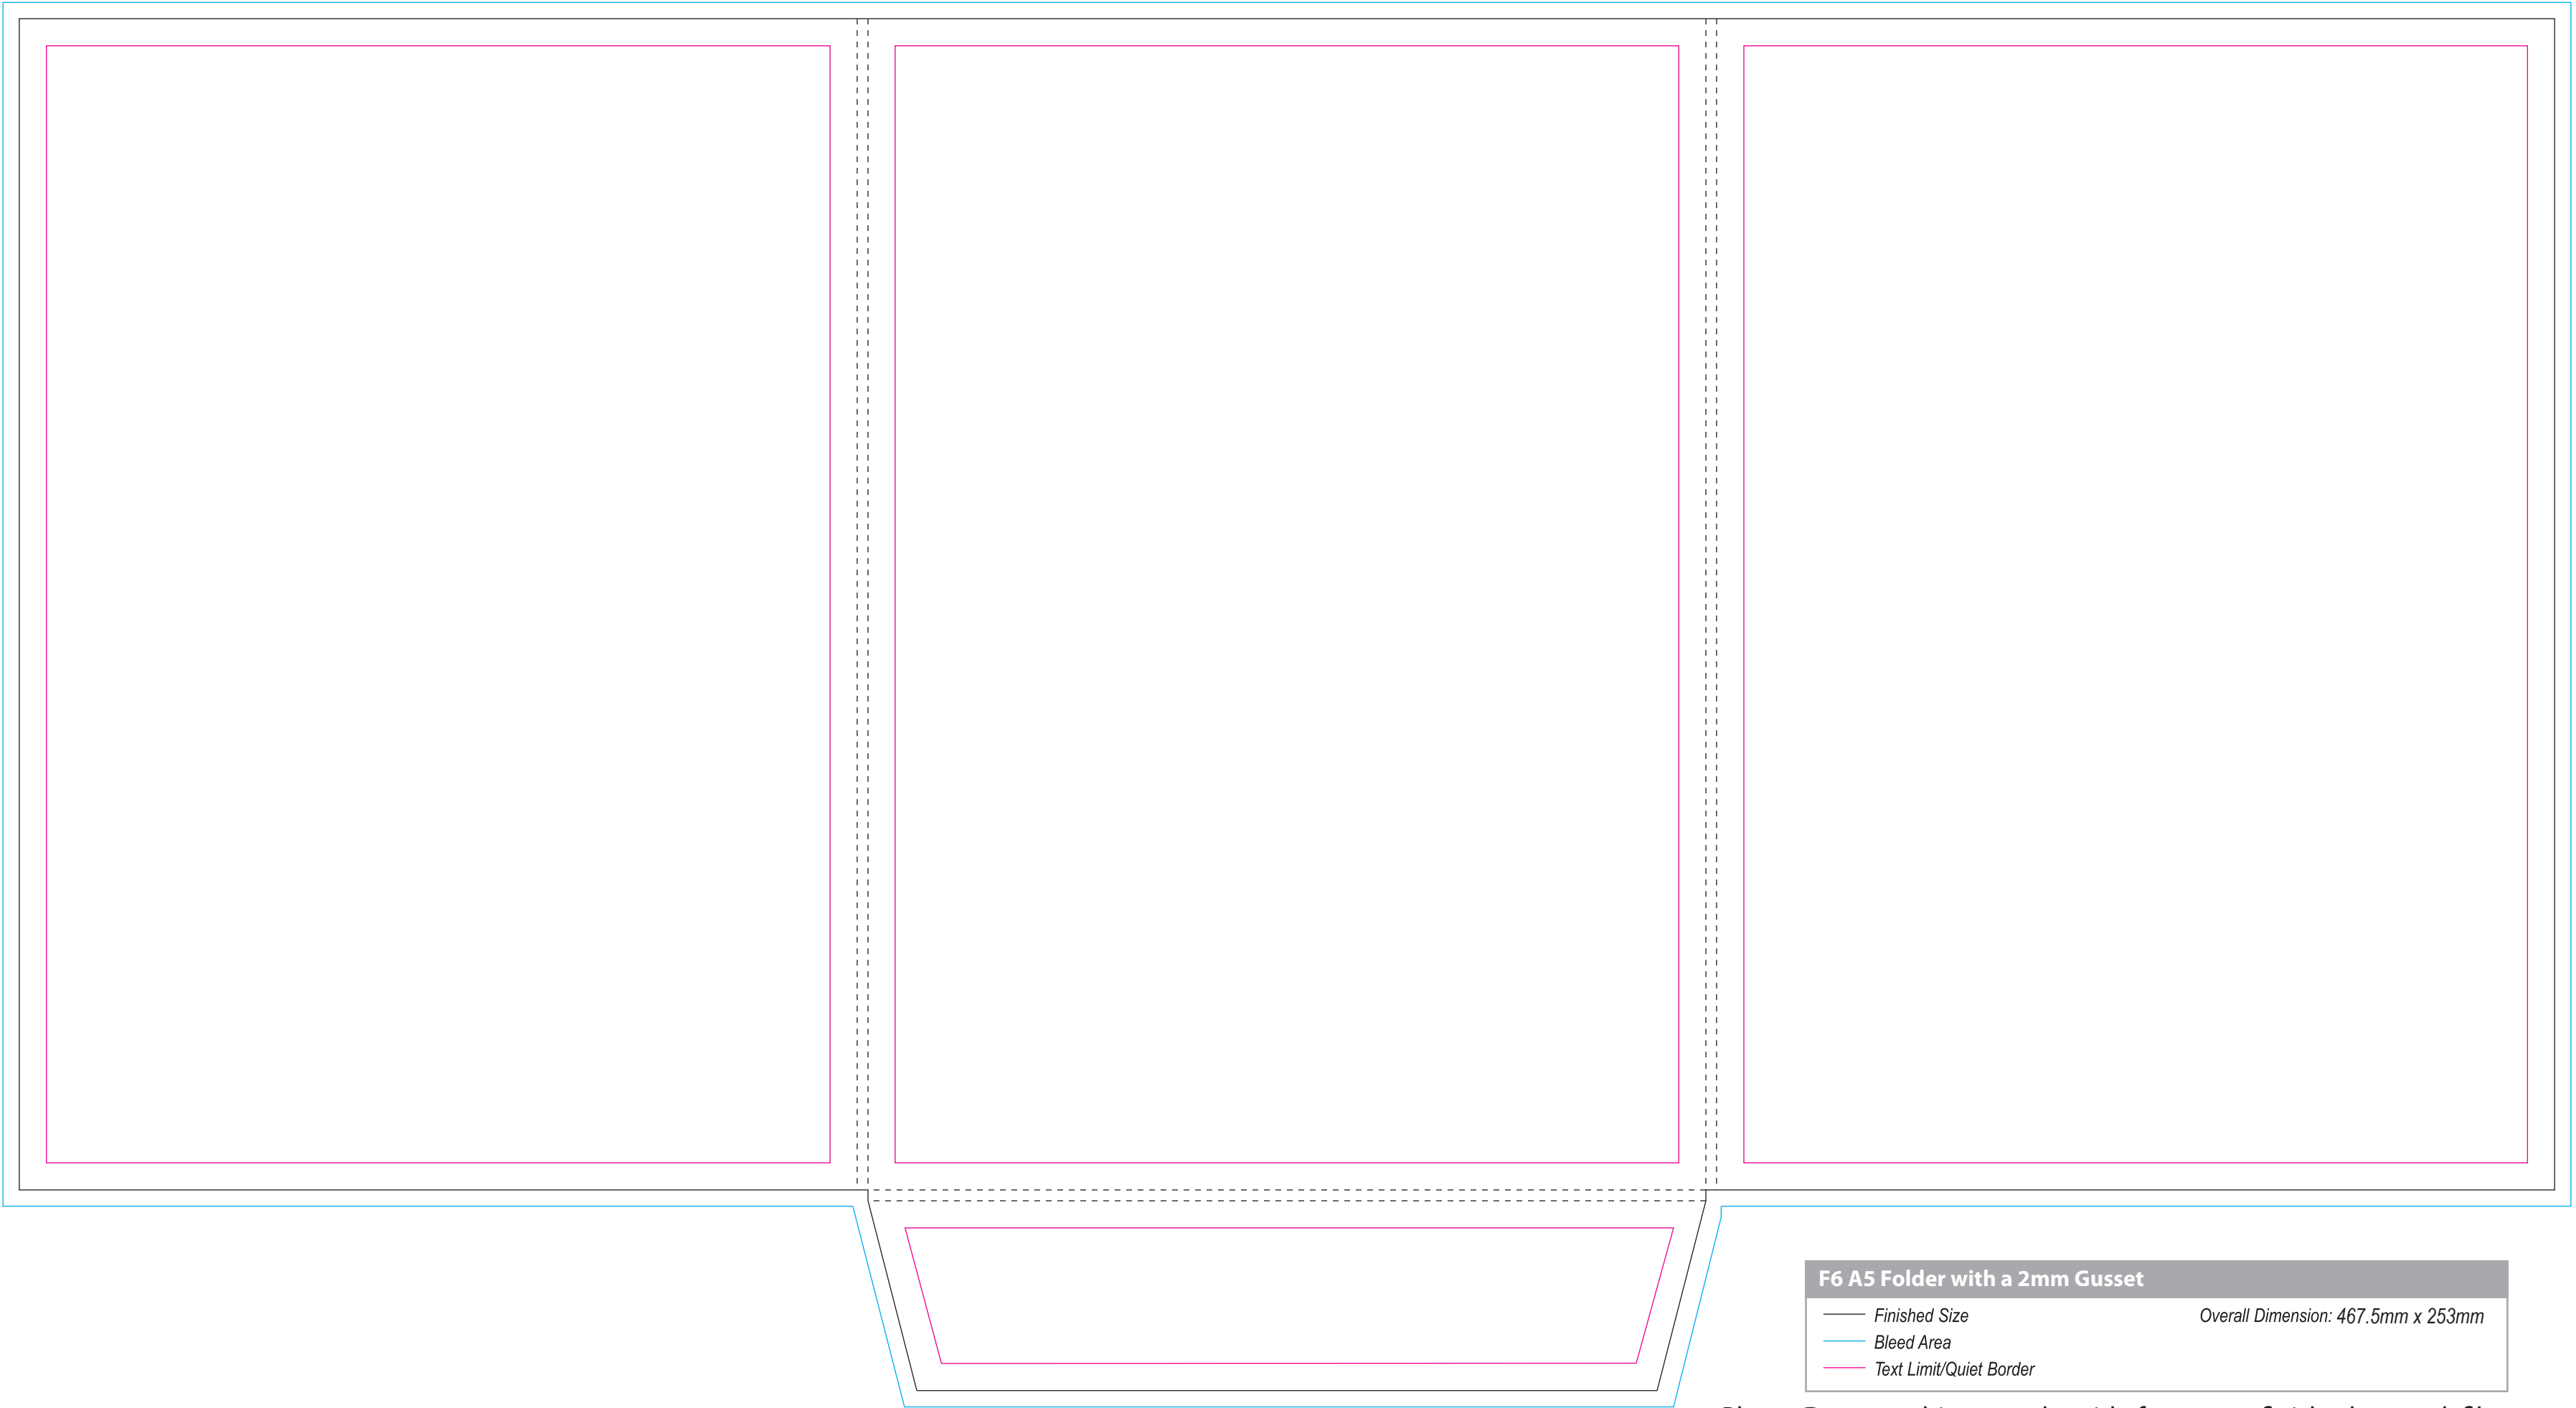

Inside

Back

Front

F6 A5 Folder with a 2mm Gusset

— Finished Size

— Bleed Area

— Text Limit/Quiet Border

Overall Dimension: 467.5mm x 253mm

Please **Remove** this artwork guide from your finished artwork files